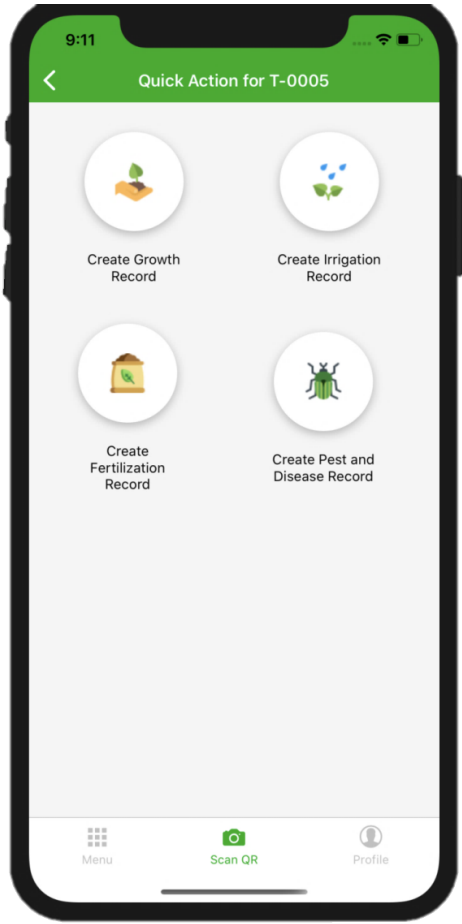

The screenshot shows a mobile app dashboard for an administrator. At the top, there is a green header with the time 9:08, a welcome message 'Welcome back, Admin', and a notification bell. Below the header is a 'Trees' section with a white card. The main area contains a 3x3 grid of management icons: Tree Management, Fertilization Management, Irrigation Management, Harvest Management, Quality Management, and Pest and Disease. Below this grid are three more icons: Workforce Management, Job Todo List, and Upload To Server. At the bottom, there is a navigation bar with 'Menu', 'Scan QR', and 'Profile' icons. Ten callout boxes with green lines point to various parts of the dashboard, each describing a specific function.

Manage & view fertilization records

Manage & view crops record such as tree ID, location, pictures, planted date, etc.

Manage & view harvest records such as quantity and date.

Manage & view workforce such as worker list, attendances, etc.

Manage & view irrigation records

Manage & view the pest and disease records

Manage & view your crop yields records

Upload the data records into cloud-based server

Manage the QC Inspection records

Product Screenshots

Action Buttons for Crops

Create Quality Record

TREE ID

QUALITY

GRADE

WEIGHT
 kg

SAVE

Create Irrigation Record