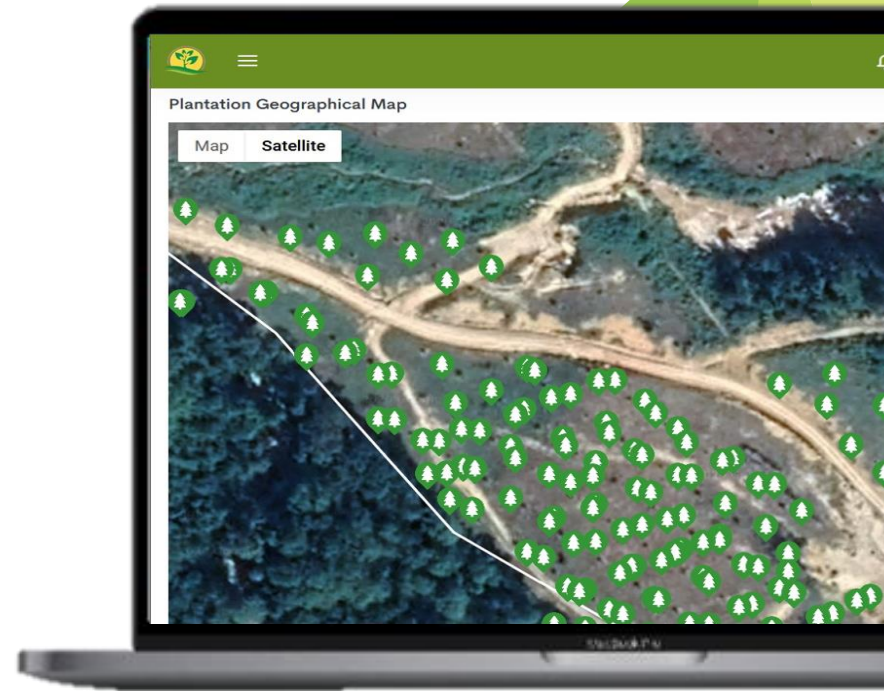

Features & Highlights

Harvest Monitoring

Recording of crop production with QR Code & GPS location tagging improves traceability and enhance crop monitoring quality.

In-field Data Collection

Tracks harvesting operations through the use of smart devices. Know where, when, and who harvested every single fruit bunch. Generate yield maps and reports of your plantations' performance.

Offline Module

Supports offline mode : perfect for plantations with little network access.

Data is automatically synced with Planture when network connection is available.

Geo-Precision Solution

Harness the power of geography to optimize the plantation management and operation.

Planture Web Portal Overview

Keep Plantation Management Lean & Effective

Planture Web Portal consists of various modules that covers all the business functions of Plantation industry. Planture Web Portal offers seamless integration, high performance and reliability that forward thinking companies rely on to increase profitability and gain competitive advantage. It provides a technology driven plantation operation to its clients.