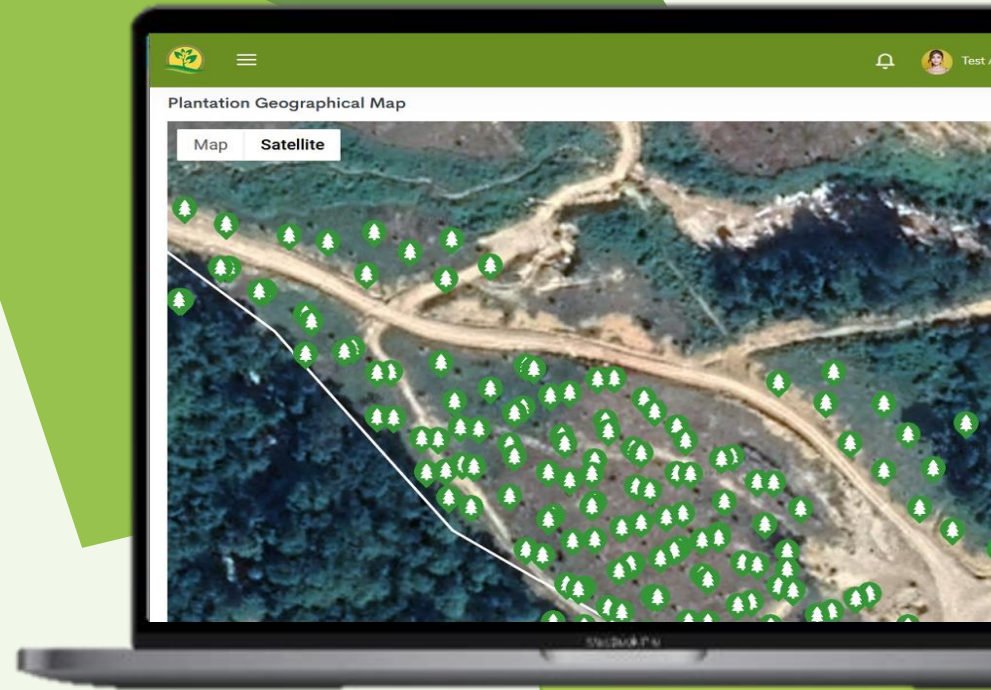

Innovation of Plantation

For Video Demo, Please click: [here](#)