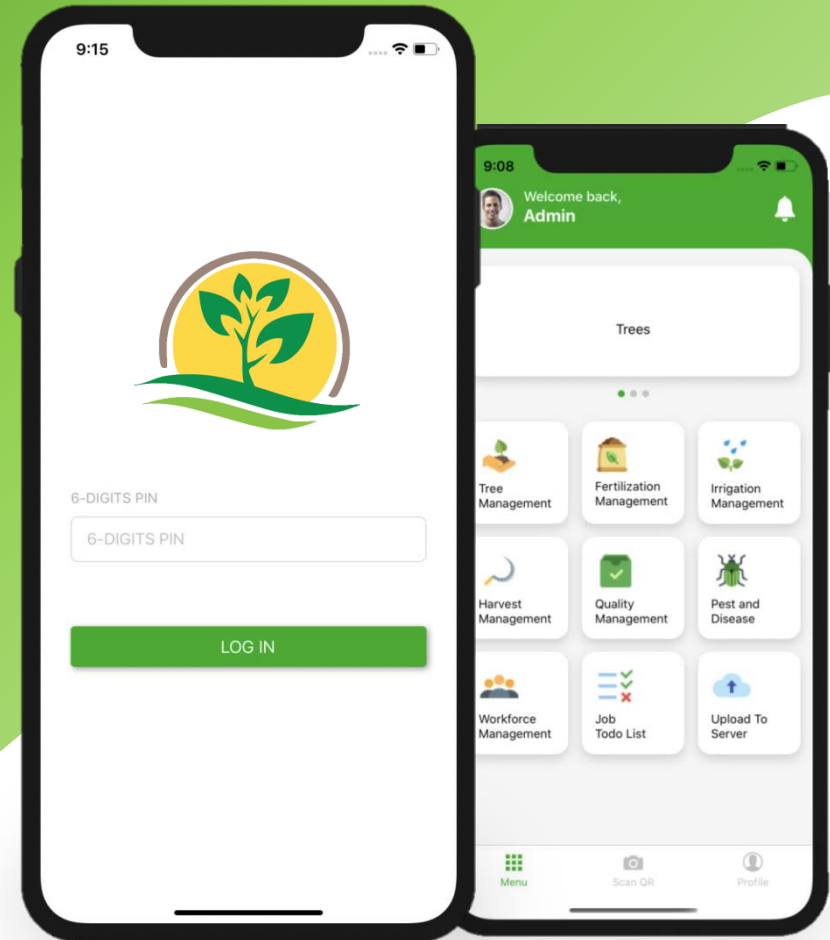

Planture

By Axflix Technologies

Smart Plantation with Planture Solution

Our innovative solution that delivers a more productive and sustainable agricultural production, based on a more precise and resource-efficient approach.

Problem VS Solution

Problem

The main issue for plantation owners is the slow-moving flow of information due to their remote locations. As their plantations grew, it became harder to manage due to the remoteness of the location and they did not have the information they needed at their fingertips. This can affect decision making and reduce efficiency.

Solution

Our developer saw that there was still an information gap between field operations and monitoring, and that is how we have come up with Planture solution, a digital plantation mobile app that automate plantation process which enables them to have a better management of information and allow planters to streamline their plantation work processes.

The screenshot shows a mobile app dashboard for an administrator. At the top, there is a green header with the time 9:08, a welcome message 'Welcome back, Admin', and a notification bell. Below the header is a 'Trees' section with a white card. The main area contains a 3x3 grid of management icons: Tree Management, Fertilization Management, Irrigation Management, Harvest Management, Quality Management, and Pest and Disease. Below this grid are three more icons: Workforce Management, Job Todo List, and Upload To Server. At the bottom, there is a navigation bar with 'Menu', 'Scan QR', and 'Profile' icons. Ten callout boxes with green lines point to various parts of the dashboard, each describing a specific function.